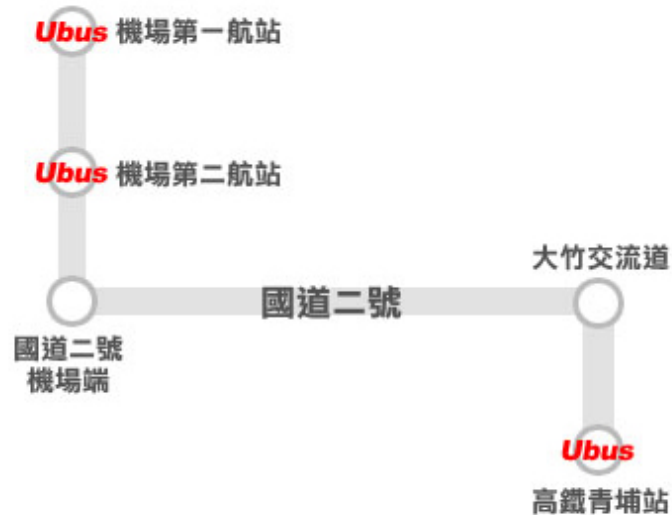

Step 1:

Taipei Tao-Yuan international Airport

Step 2: Take Shuttle bus from Tao-Yuan International airport to Tao-Yuan HSR station (below is Time table for shuttle bus)

705 高鐵桃園站-桃園國際機場

THSR Taoyuan Station-Taoyuan Int'l Airport

【高鐵桃園站往桃園機場班次時刻表】

Bus Timetable of THSR Taoyuan Station to Taoyuan Int'l Airport

07:00	08:30	09:50	11:30	12:50	14:20	15:45	17:10	18:40	20:10	22:45
07:10	08:40	10:00	11:40	13:00	14:30	15:50	17:20	18:45	20:20	23:15
07:20	08:45	10:10	11:45	13:10	14:40	16:00	17:30	18:50	20:30	23:45
07:30	08:50	10:20	11:50	13:20	14:45	16:10	17:40	19:00	20:45	
07:40	09:00	10:30	12:00	13:30	14:50	16:20	17:45	19:10	20:50	
07:45	09:10	10:45	12:10	13:40	15:00	16:30	17:50	19:20	21:00	
07:50	09:20	10:50	12:20	13:45	15:10	16:40	18:00	19:30	21:20	
08:00	09:30	11:00	12:30	13:50	15:20	16:45	18:10	19:40	21:30	
08:10	09:40	11:10	12:40	14:00	15:30	16:50	18:20	19:50	21:45	
08:20	09:45	11:20	12:45	14:10	15:40	17:00	18:30	20:00	22:20	